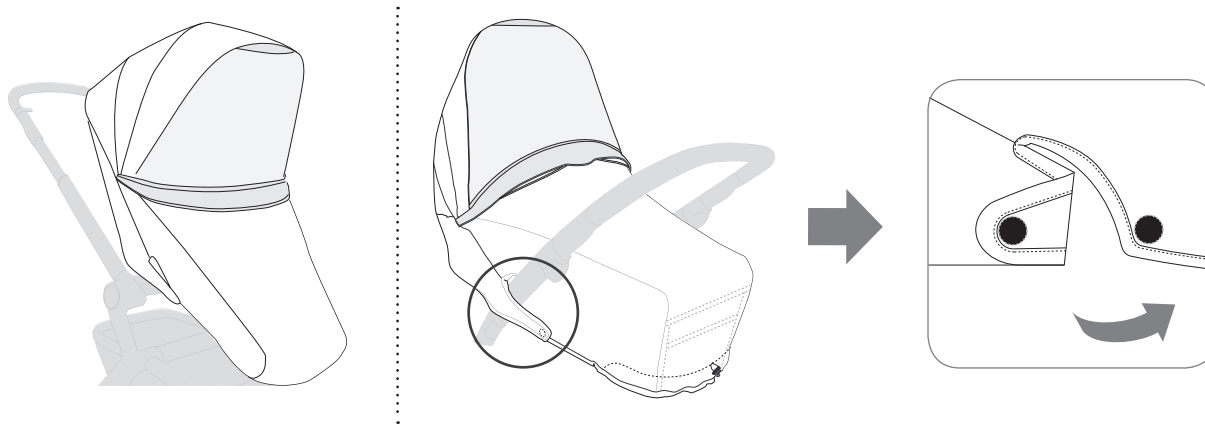

JOOLZ POSITIVE DESIGN

Designed in The Netherlands
Diseñado en los Países Bajos

INSTRUCTION MANUAL - RAINCOVER MANUAL DE USUARIO - PROTECTOR DE LLUVIA

UNI

Joolz Day/Day² Joolz Geo Upper/Geo² Upper

WARNING: Never attach the rain cover with the canopy down, this could cause suffocation! Make sure that siblings or bystanders also do not lower the canopy.

WARNING: Read all instructions before use of the product.

WARNING: Do not leave your child unattended: always monitor your child.

WARNING: Always use in combination with the restrain system.

ADVERTENCIA: ¡Nunca coloque el protector de lluvia con la capota bajada, ya que esto podría causar asfixia! asegurarse de que ninguna otra persona baje la capota.